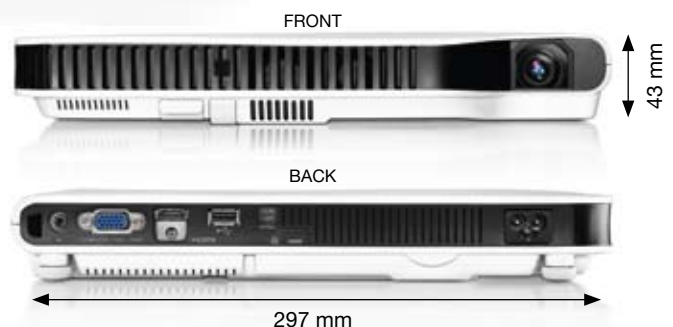

XJ-A155

Find out all about the new projectors at:

www.casio-projectors.eu

* EU regulation (No. 1275/2008).

	XGA	WXGA	
XGA models: XJ-A130 XJ-A135 XJ-A140 XJ-A145 XJ-A150 XJ-A155	Display	Technology: 0.55-inch DLP® Chip Resolution: 1024 x 768 pixels	0.65-inch DLP® Chip 1280 x 800 pixels
	Projected image	Contrast ratio 1800 : 1 (in tele mode); colour depth: 16.7 million	
WXGA models: XJ-A240 XJ-A245 XJ-A250 XJ-A255	Projection lens	Type: 2x optical zoom Projection ratio: 1.4–2.8 : 1 (distance : image width) Offset: 100% Min. distance: 0.84 m	1.15–2.3 : 1 (distance: image width) 84%
	Projection	Projection screen size: 15" (0.38 m) to 300" (7.62 m) Projection range: 60" screen (1.52 m) Screen diagonal 60": 1.7 m to 3.4 m Screen diagonal 100": 2.8 m to 5.6 m	18" (0.46 m) to 300" (7.62 m) 1.4 m to 2.8 m 2.4 m to 4.8 m
	Light source	Type: laser and LED hybrid technology Operating hours: approx. 20,000 hours (Guaranteed for 3 years or 6,000 hours)	
	Keystone correction	Vertical (automatic / manual): + 30° / ±30°	
	Interface terminals	Computer: 1x15 pin D-Sub Digital input: HDMI port Video/audio: composite: 1x3.5-mm mini jack for audio input/output Component video input: opt. adapter to 15-pin HD Serial RS-232C: YK-5 (optional accessory) USB: 1x type A (USB 2.0) Plug-in USB device1: USB stick, CASIO YW-3 wireless adapter, CASIO YC-400/YC-430 multifunction camera system	
	Audio volume	Audio speakers 1W; Operating noise 35 dB (eco on level 1) / 29 dB (eco on level 2)	
	Power consumption	Operating: 270 W (eco off) / 190 W (eco on level 1) / 130 W (eco on level 2) Standby: 0,4 W (100–120 V), 0,6 W (220–240 V)	
	Computer compatibility	Compressed max. resolution: UXGA (1600 x 1200 pixels)	
	Video compatibility	Video standards: PAL-N/-M, PAL60, SECAM, NTSC; signals: composite video, YcbCr, YPbPr	
	Included accessories	RGB cable, video cable, power cable, IR remote, user manual on CD, carrying case	
	Other specs	Dimensions (LxWxH): 297 mm x 210 mm x 43 mm Weight: 2.3 kg; body/colour: white	